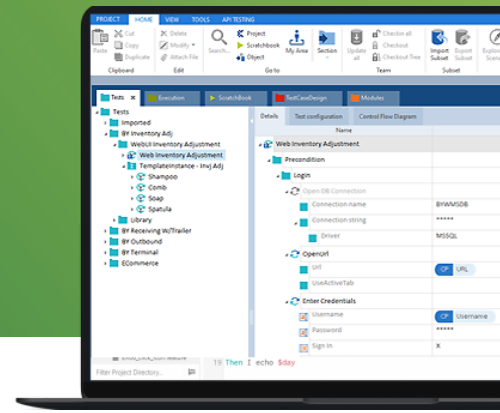

Testing Solutions

Automated Testing Blue Yonder Accelerator Pack

Tryon + Tricentis

We strongly advise pairing our WMS professional services with our world-class automated testing offerings powered by Tricentis TOSCA. Many of our solutions engineers double as test automation experts and can help prescribe the right low-code solution in the Tricentis suite for individuals and teams that want to regularly regression and/or performance test their supply chain systems.

BlueYonder Accelerator Package

We are excited to offer customers a test automation accelerator pack which includes a suite of pre-written automated tests to be used as part of your new implementation or an ongoing risk management strategy. These tests validate critical warehouse operations like picking, shipping and receiving in Blue Yonder WMS and are ready to be tailored for your specific WMS environment, providing you with a simpler and faster solution to conduct complete regression testing of hot-fixes, patches, mods, and upgrades.